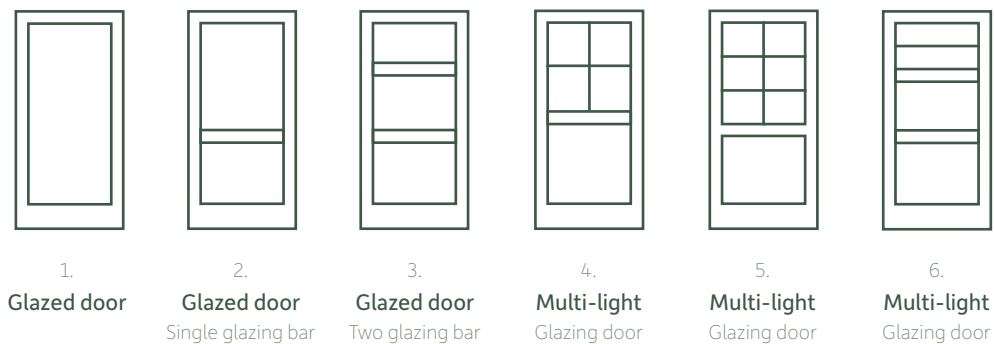

Customising your door

The following illustrations are examples of door and vision panel styles that can be matched.

Flush entrance doors

Flush entrance doors can be customised, with several options to mix and match your preferred door with vision panel style and position.

Window types

Glazed entrance doors and patio doors

Glazed entrance doors can also be customised. We can recommend standard options or work with you to create any variation you require.

For your inspiration

1.
Glazed
entrance door

2.
Glazed
entrance door

3.
Flush
entrance door

4.
Flush
entrance door

5.
Flush entrance door
with integrated side light

6.
Flush entrance door
with integrated side light

7.
Flush entrance door
with side light

Types and openings

Doors

Tilt, turn or slide: the drawings below show the range of styles available.
Contact Rational for information about more options and style combinations.

Flush entrance door

Available as inward- or outward-opening, flush doors are hung on grey powder-coated adjustable hinges and fitted with a minimum three-point locking espagnolette bolt.