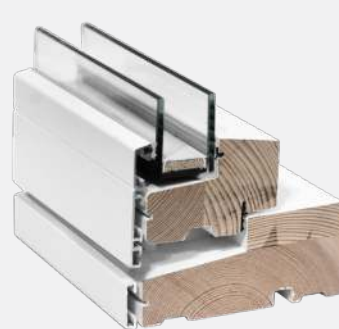

Triple glazed

- 0.78 W/m² K U-value
- 42 dB Rw sound reduction

Triple glazed

- 0.79 W/m² K U-value
- 42 dB Rw sound reduction

Double glazed

- 1.29 W/m² K U-value
- 41 dB Rw sound reduction

Double glazed

- 1.29 W/m² K U-value
- 40 dB Rw sound reduction