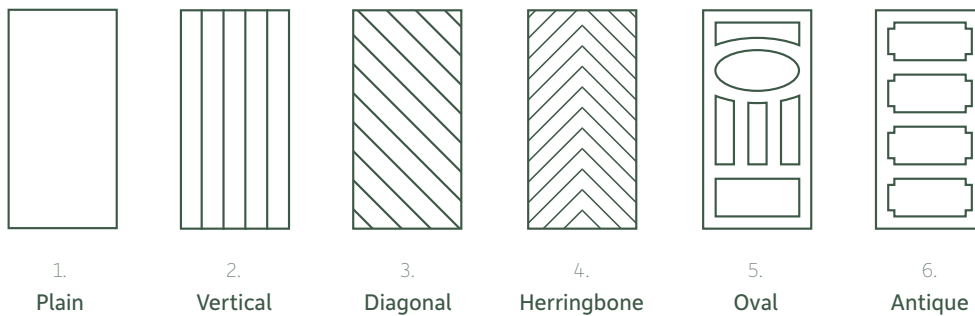

| Min. width | Min. height | Max. width | Max. height |
|------------|-------------|------------|-------------|
| 478mm | 438mm | 1,298mm | 2,400mm |

All maximum width and height measurements are subject to glass weight and specification.

Customising your door

The following illustrations are examples of door and vision panel styles that can be matched.

Flush entrance doors

Flush entrance doors can be customised, with several options to mix and match your preferred door with vision panel style and position.